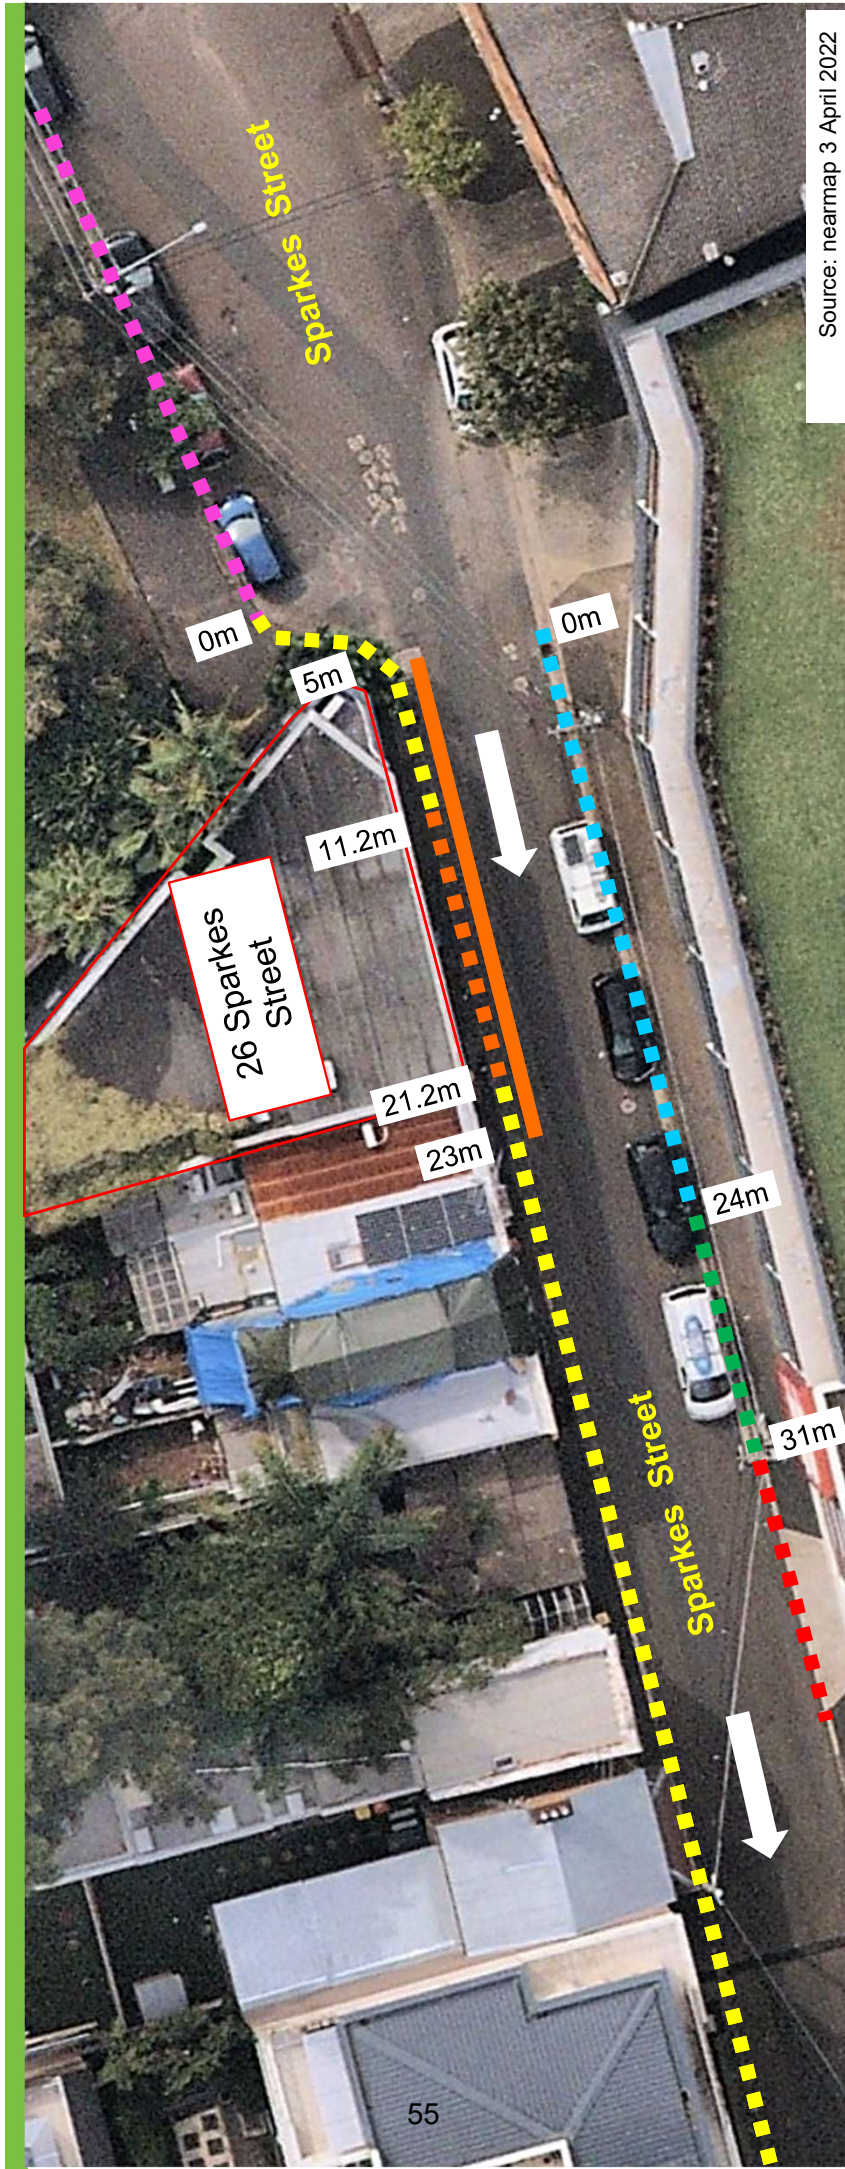

Proposal

Sparkes Street, Camperdown Proposed Works Zone

Existing

- No Stopping
- No Parking
- 1P
- 8am-10pm
- Permit Holders Excepted
- Area G

- Works Zone
- 7.30am-5.30pm Mon-Fri
- 7.30am-3.30pm Sat
- No Stopping All Other Times
- Unrestricted parking

- No Stopping
- 7.30am-5.30pm Mon-Fri
- 7.30am-3.30pm Sat
- 1P
- 5.30pm-10pm Mon-Fri
- 3.30pm-10pm Sat
- 8am-10pm Sun & Public Holidays
- Permit Holders Excepted
- Area G

Proposed

- Works Zone
- 7.30am-5.30pm Mon-Fri
- 7.30am-3.30pm Sat
- No Stopping All Other Times